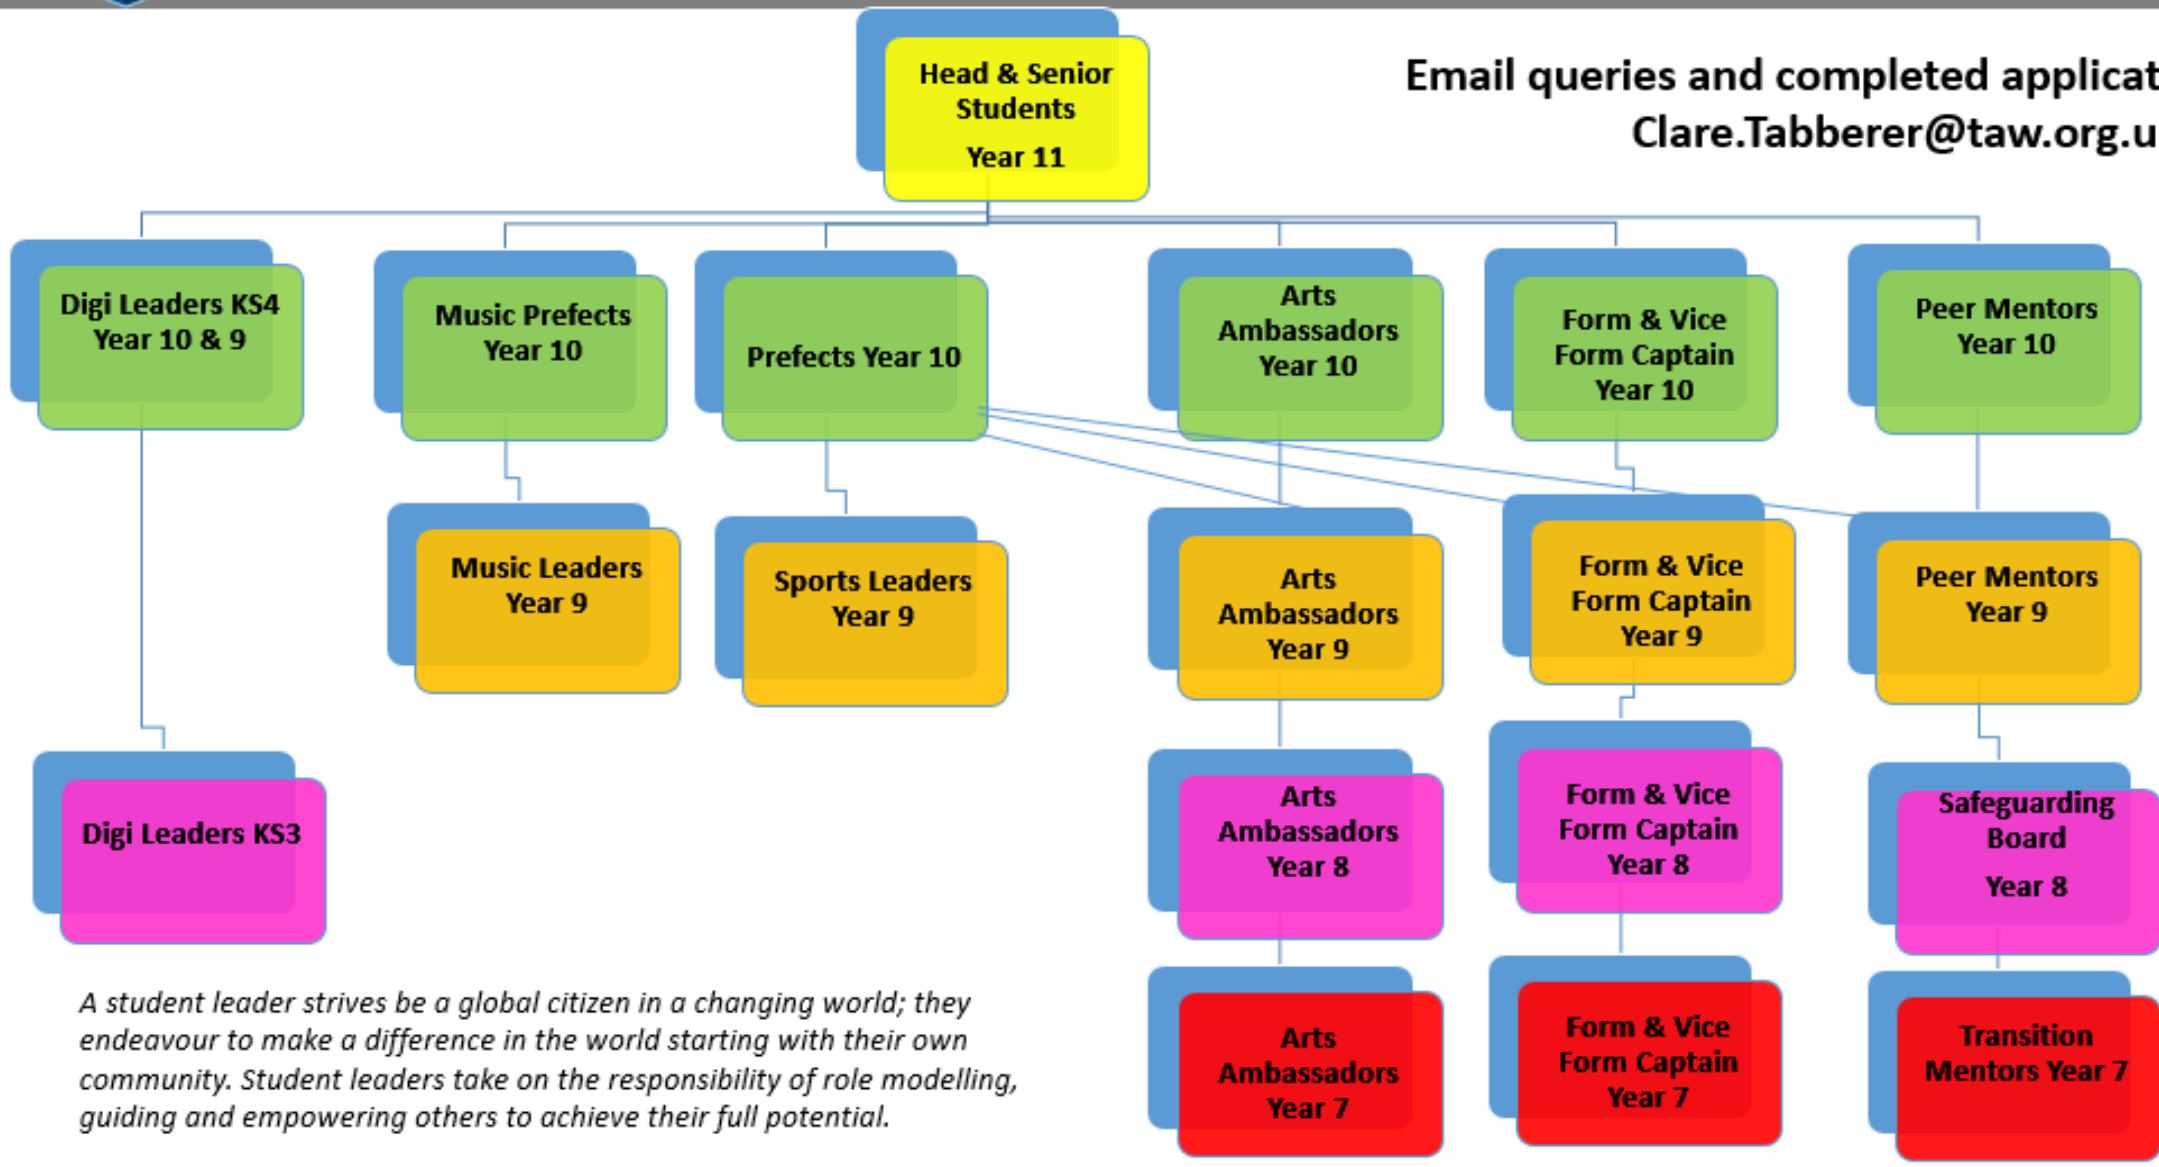

Email queries and completed application forms to [Clare.Tabberer@taw.org.uk](mailto:Clare.Tabberer@taw.org.uk)

*A student leader strives to be a global citizen in a changing world; they endeavour to make a difference in the world starting with their own community. Student leaders take on the responsibility of role modelling, guiding and empowering others to achieve their full potential.*